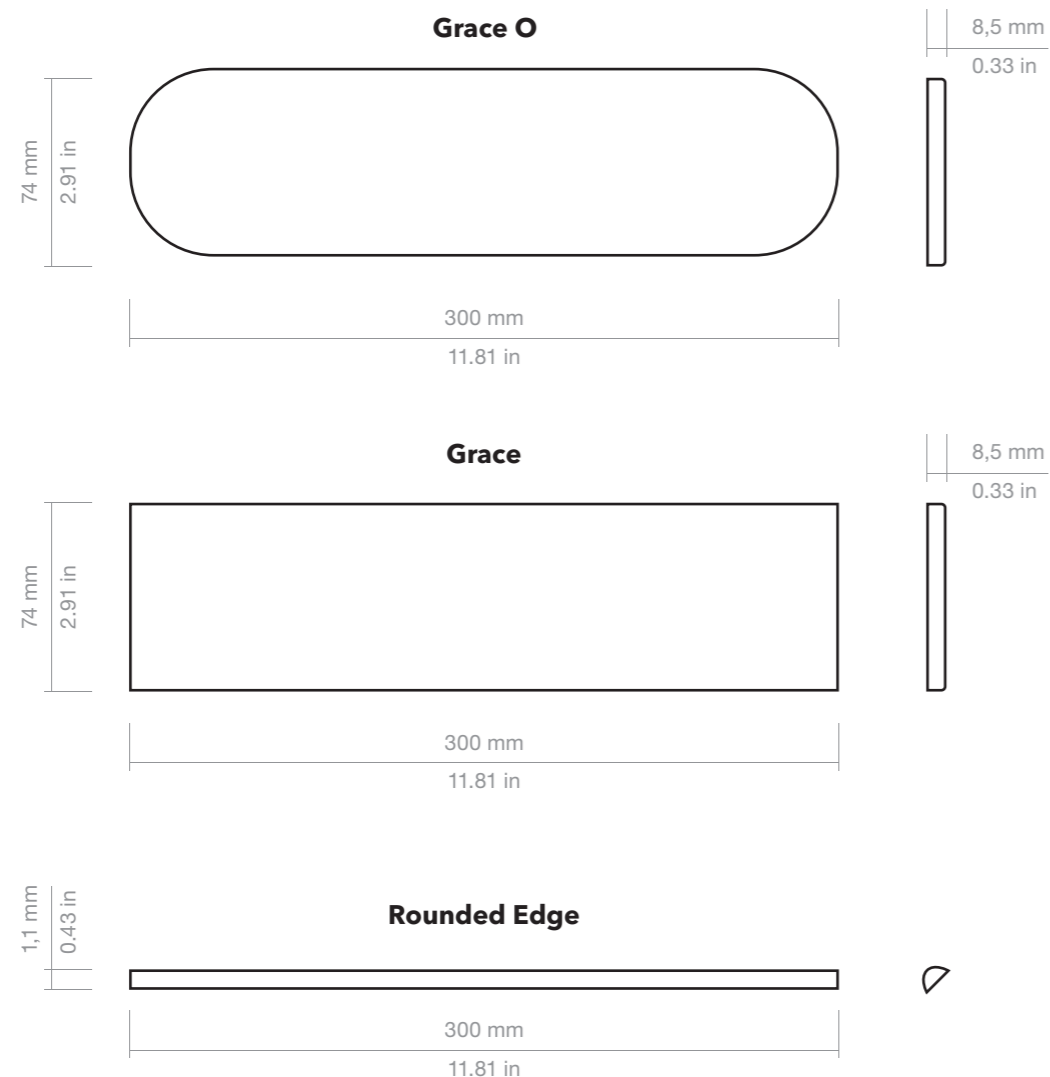

BEFORE INSTALLING THE PRODUCT

The surface where the product is being installed must be clean and level. It is recommended that the layout of the product is prepared before the final installation. Make sure you choose an adhesive apt for the area where the product is being installed. For installation on porous surfaces we recommend: Kerakoll Special® Eco, and for Non-porous surfaces: Kerakoll serie H40® Eco.

The choice of quality grouting mortar is crucial. We recommend Kerakoll Fugabella® Color. (www.kerakoll.com)

TO ENHANCE YOUR WOW PRODUCT

In order to obtain the maximum WOW effect, use 1 mm - 0.039 in spacers between the tiles to maintain an even installation over the whole surface. The colour of the grout should be as close as possible to the colour of your product. Once the area has been grouted, and before the grout dries, remove any excess material with a damp sponge.

MAINTENANCE

Maintenance free. Easy and practical to care for, due to the high standard of technical characteristics in each WOW ceramic product. Avoid abrasive or acidic cleaning products. It is recommended to clean with clear water.

ANTES DE LA COLOCACIÓN

Preparar la superficie sobre la que se va a colocar tu producto WOW. Debe estar limpia y aplomada. Se recomienda plantear la colocación, previo a su instalación. Elegir el material de agarre en función de las características de la superficie. Se recomienda para colocación general en superficies porosas: Kerakoll special® Eco. y para superficies no porosas como el pladur: kerakoll serie H40® Eco.

Es importante la elección de un material de rejunte de calidad. WOW recomienda utilizar el material de rejunte Kerakoll fugabella® Color (www.kerakoll.com), cuyas características son especialmente adecuadas para este revestimiento.

PARA ENSALZAR EL ASPECTO DE TU PRODUCTO WOW

Se recomiendan separadores de 1 mm para colocar las piezas y conseguir de esta forma un aspecto WOW óptimo. También es aconsejable que el color de rejuntado sea similar al color del producto elegido. Una vez rejuntado el producto, y antes de que se endurezca, retirar el material sobrante de rejuntado con una esponja mojada en agua.

MANTENIMIENTO

Práctico y sencillo de limpiar, dadas las excelentes características técnicas del producto WOW, tan sólo es necesario un cuidado rutinario, evitando la utilización de productos abrasivos o ácidos. Se recomienda limpiar exclusivamente con agua limpia.